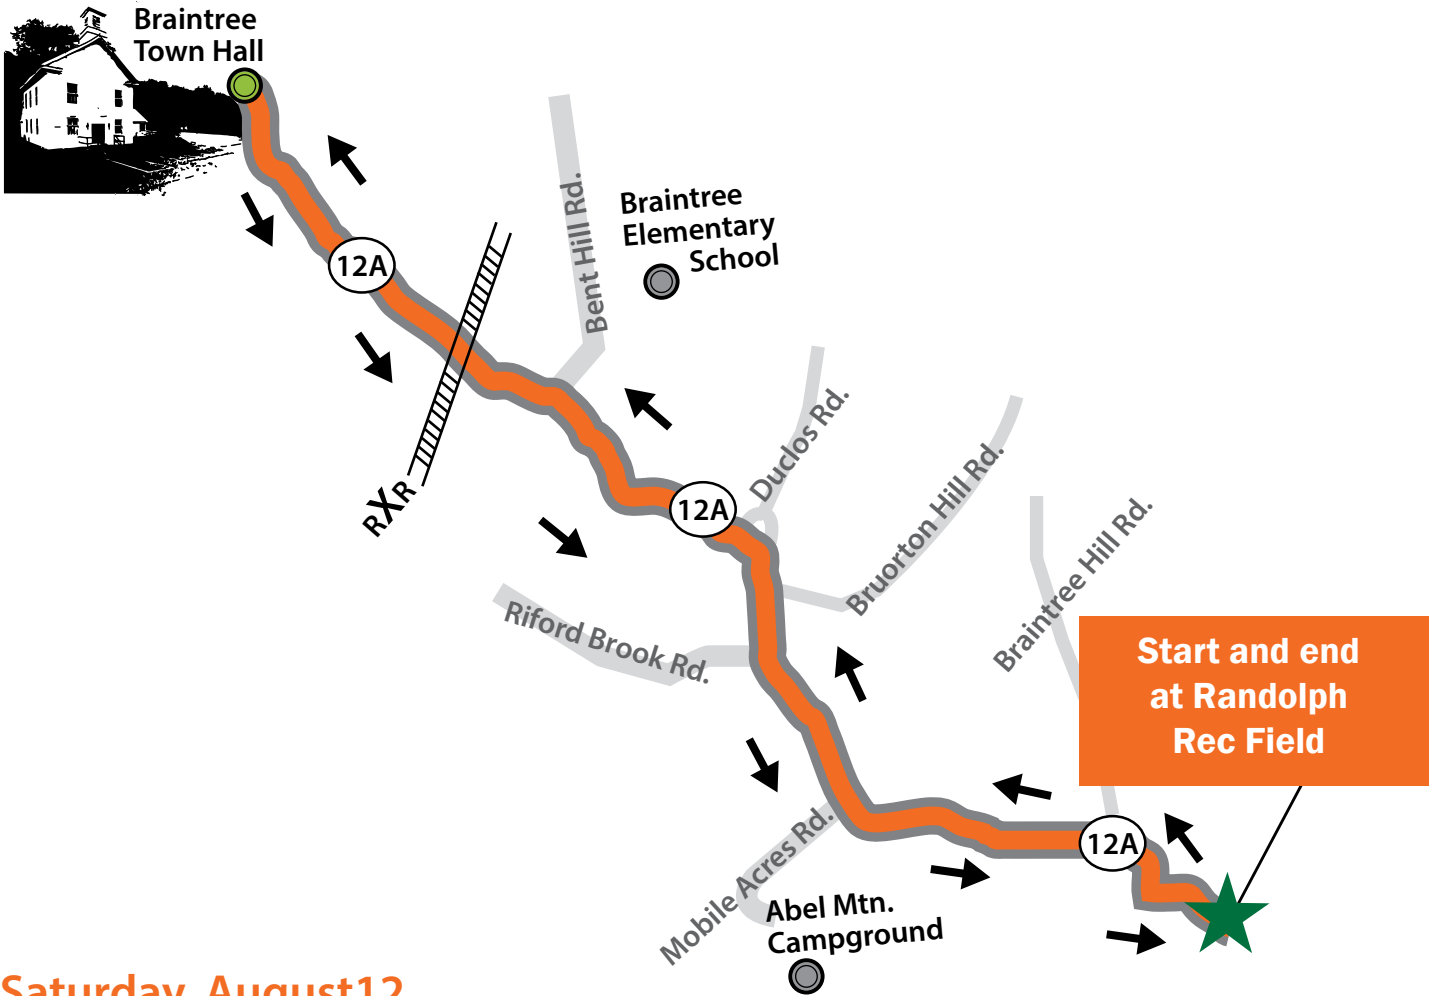

11-Mile Road Route

Rider friendly for all levels

Saturday, August 12

8 am - Registration begins

10 am - Ride Start

Look for route markers along the way!

Route

This scenic route will take riders through West Braintree. From the Randolph Rec Field (30 Park St.) , take VT-12 North all the way to the Braintree Town Hall and then return back to the Randolph Rec Field!