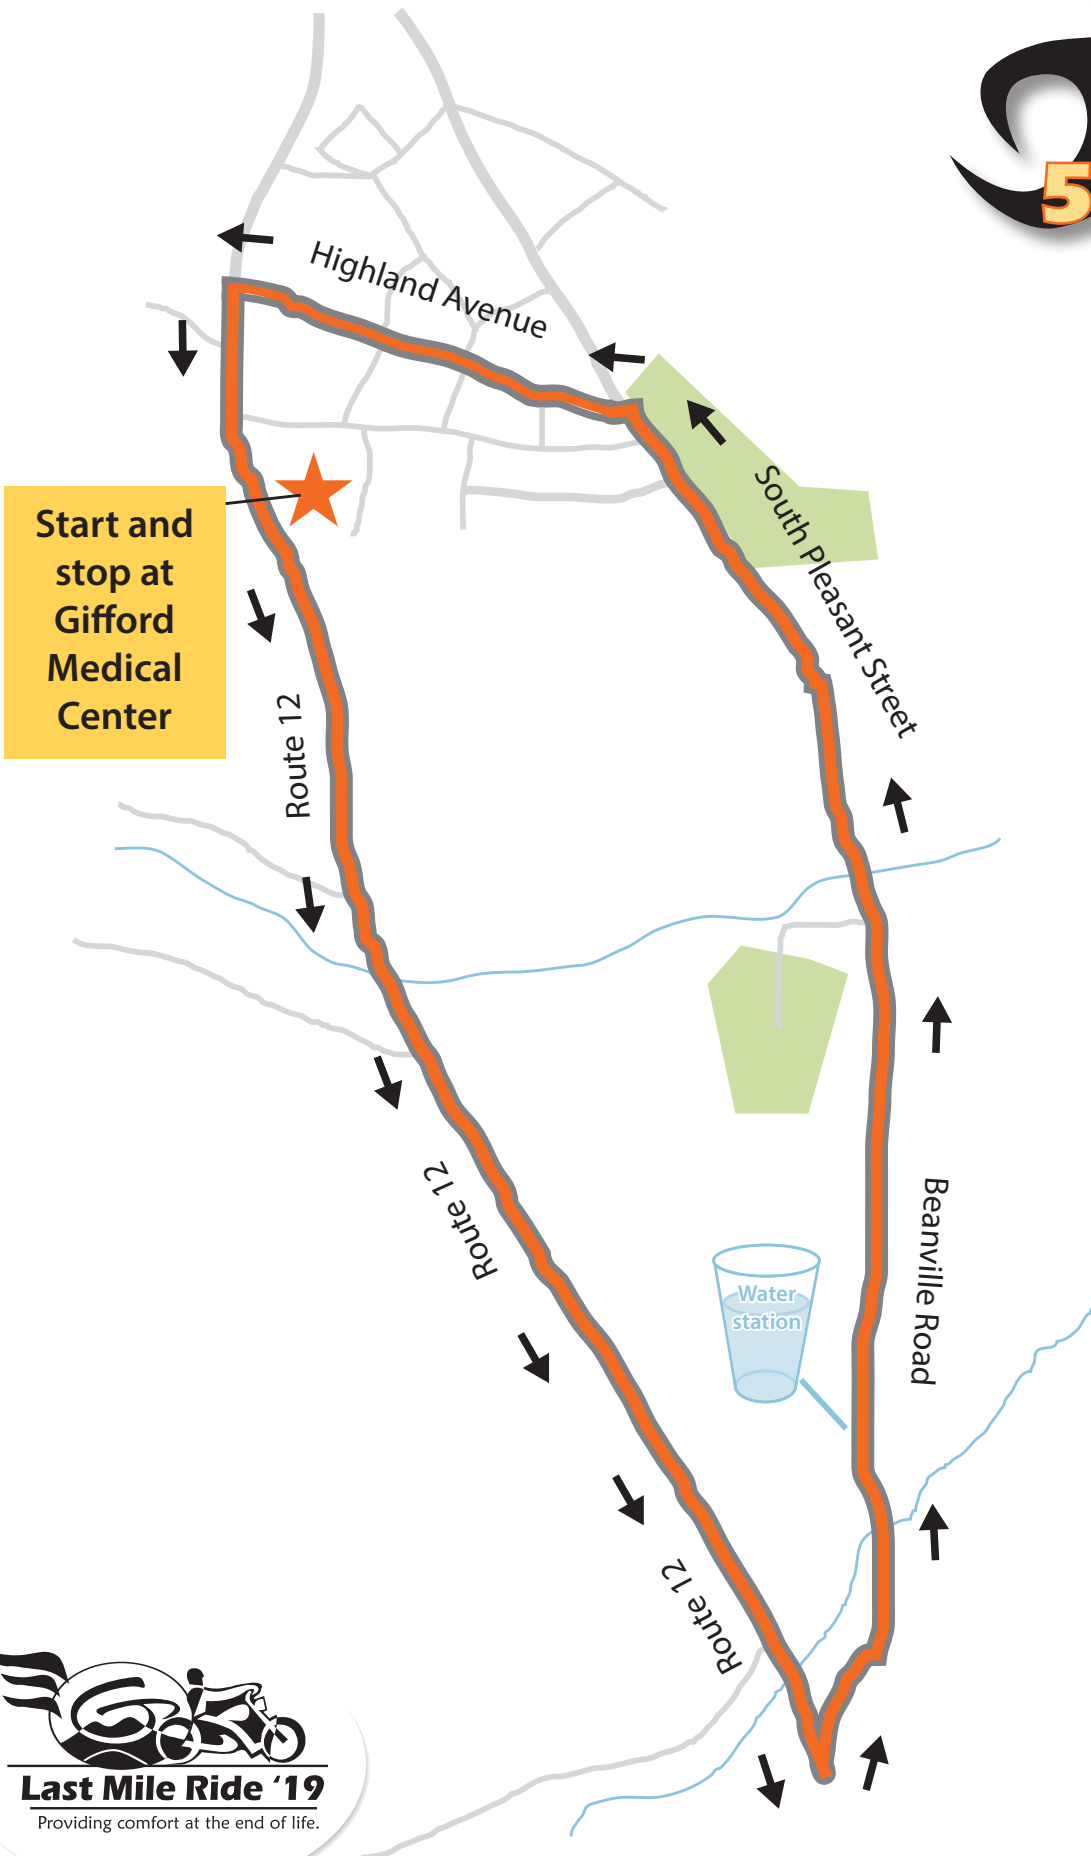

5K Route

Friday, Aug. 16
6 p.m. start

Route

From the Gifford park, go south on Route 12 past the Justin Morgan Marketplace to Beanville Road. Turn left onto Beanville Road. Beanville becomes South Pleasant Street. Turn left onto Highland Avenue and then left back on to Route 12. Return to the finish line at the Gifford park where the race began. (There is a water station on Beanville Road and volunteers and signage along the route to help guide you.)

Look for these route markers along the way

GO! GO! GO!
.5 Miles

Start and stop at Gifford Medical Center